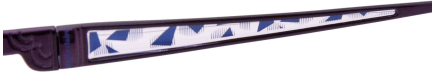

C-3 VI

参考上代 ¥ 21,000

SANKYOSHA
<http://sankyosha.ne.jp>