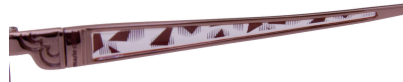

marie claire

PARIS

MC-3098

52□16-135(↓32.7)

Material: Titanium

MADE IN JAPAN

C-2 RD

C-1 PK

Material: Titanium

MADE IN JAPAN

C-1 PK

C-1 PK

C-2 OR

C-3 WN

MC-3101

50□17-135(↓31.4)