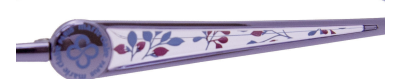

marie claire

PARIS

MC-3098

52□16-135(↓32.7)

Material: Titanium

MADE IN JAPAN

C-2 RD

C-1 PK

C-2 RD

C-3 LV

MC-3099

51□17-135(↓32.7)

Material: Titanium

MADE IN JAPAN

C-1 PK

C-1 PK