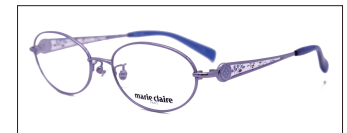

marie claire

PARIS

MC-3098

52□16-135(↓32.7)

Material: Titanium

MADE IN JAPAN

C-2 RD

C-1 PK

C-2 RD

C-3 LV

MC-3099

51□17-135(↓32.7)

Material: Titanium

MADE IN JAPAN

C-1 PK

C-1 PK