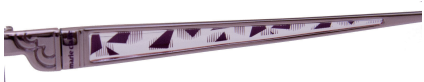

marie claire

PARIS

MC-3100

51□16-135(↓31.4)

Material: Titanium

MADE IN JAPAN

MC-3101

50□17-135(↓31.4)

Material: Titanium

MADE IN JAPAN

C-1 PK

参考上代 ¥ 21,000

SANKYOSHA
<http://sankyosha.ne.jp>