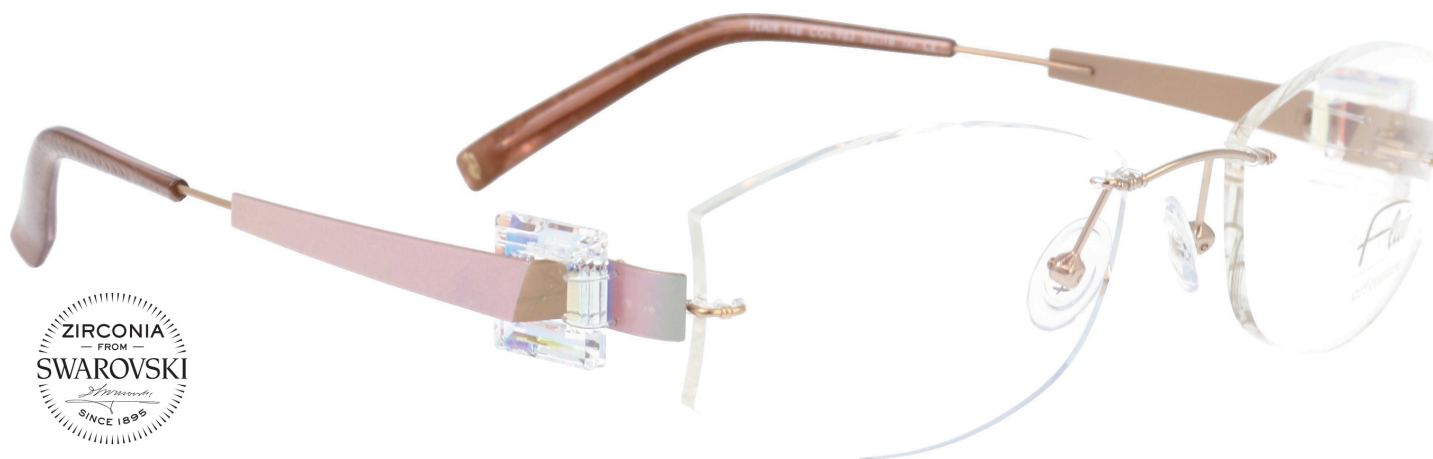

Flair®

FLAIR 148

10th anniversary model

53 □ 18 † 33.5 ↔ 140

Material: Edelstahl
Stainless Steel
Acier Inox

col.982

col.983

col.984